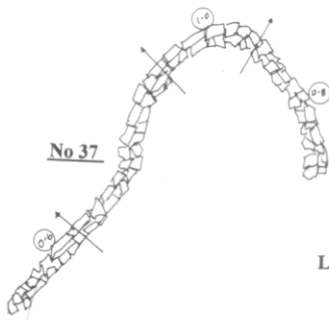

No 31

No 37

Loophole: 

Height: 

No 38

SCALE  0 0.5 1 1.5 M

Three examples of the sangars at Witpoort. They are numbered from Trig Beacon 302.