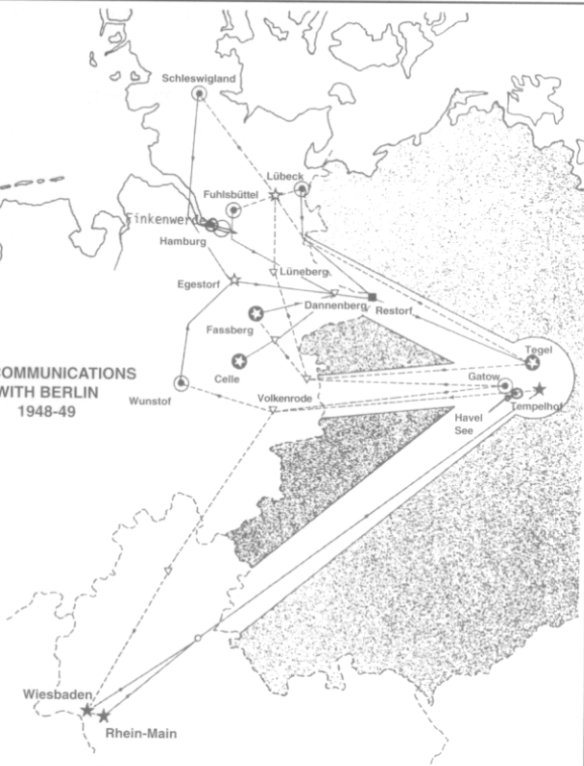

**AIR COMMUNICATIONS
WITH BERLIN
1948-49**

LEGEND

- ⊙ COMBINED R.A.F./U.S.A.F. BASE
- EUREKA BEACON
- ☆ M/F AND EUREKA BEACON
- V.A.R.
- ▽ M/F BEACON
- TRACKS TO BERLIN
- - - TRACKS FROM BERLIN
- ⊙ R.A.F. BASE
- ★ U.S.A.F. BASE

THE ZONES